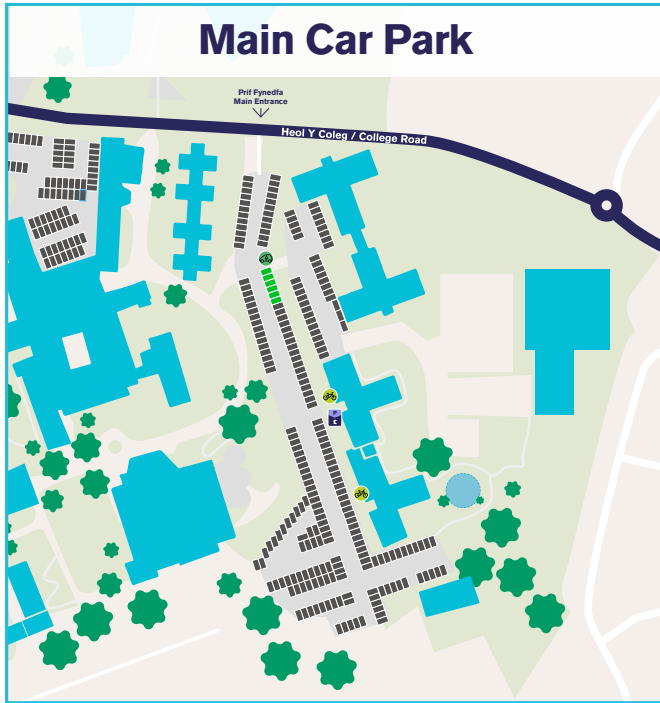

Main Car Park

Dewi Car Park

Pentre Meurig Car Park

1

Staff/Student and Pay by Phone Parking

Post Code: SA31 3EP	Availability: 240 Spaces	Enforcement: ParkingEye
-------------------------------	------------------------------------	-----------------------------------