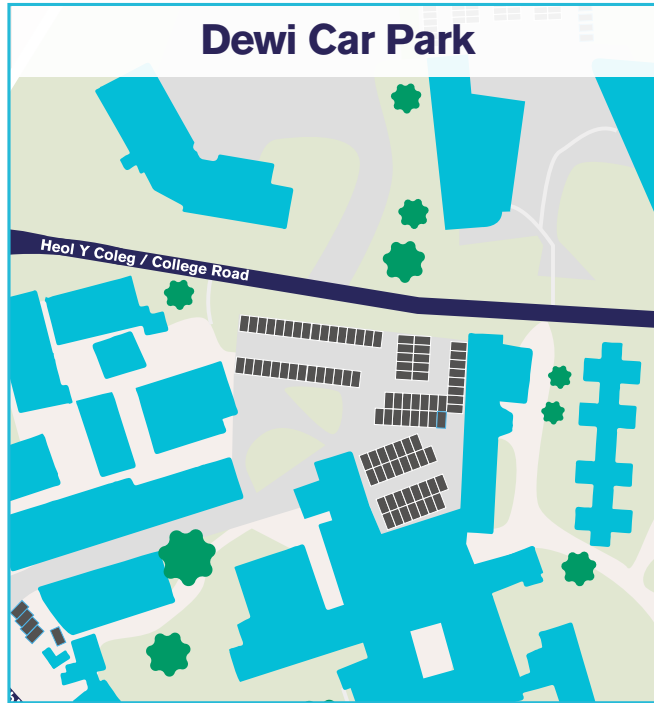

Main Car Park

Dewi Car Park

Pentre Meurig Car Park

1

Staff/Student and Pay by Phone Parking

Post Code: SA31 3EP	Availability: 240 Spaces	Enforcement: ParkingEye
-------------------------------	------------------------------------	-----------------------------------