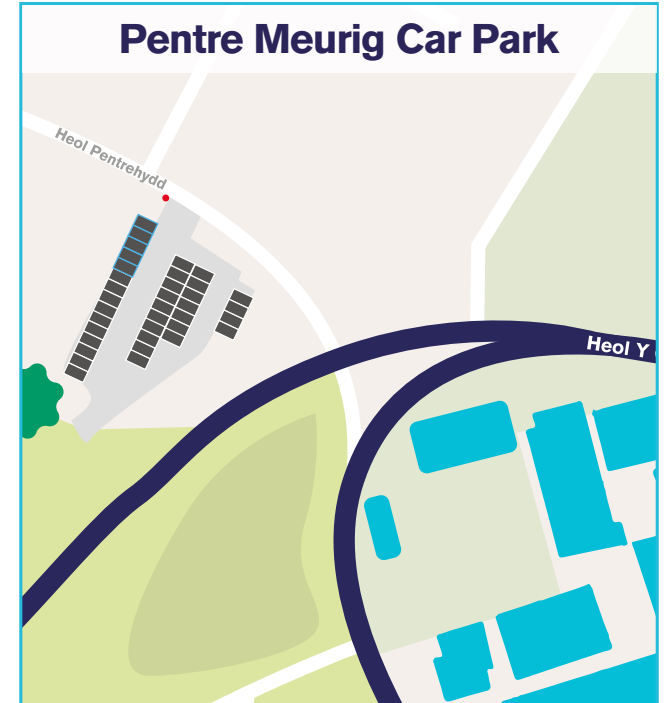

Main Car Park

Dewi Car Park

Pentre Meurig Car Park

1

Staff/Student and Pay by Phone Parking

Post Code: SA31 3EP	Availability: 240 Spaces	Enforcement: ParkingEye
-------------------------------	------------------------------------	-----------------------------------