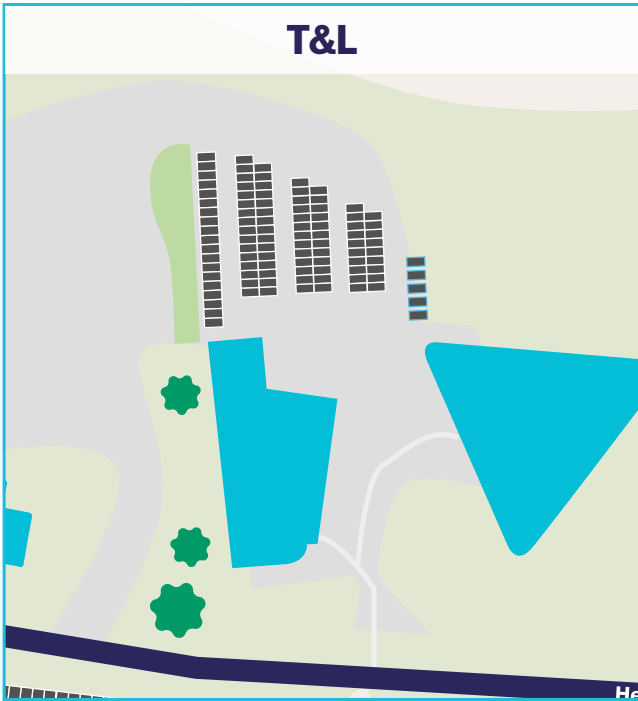

4

Staff Only

Post Code:	Availability:	Enforcement:
SA31 3EP	90 Spaces, 5 Disabled EV Charging 3 Spaces	ParkingEye