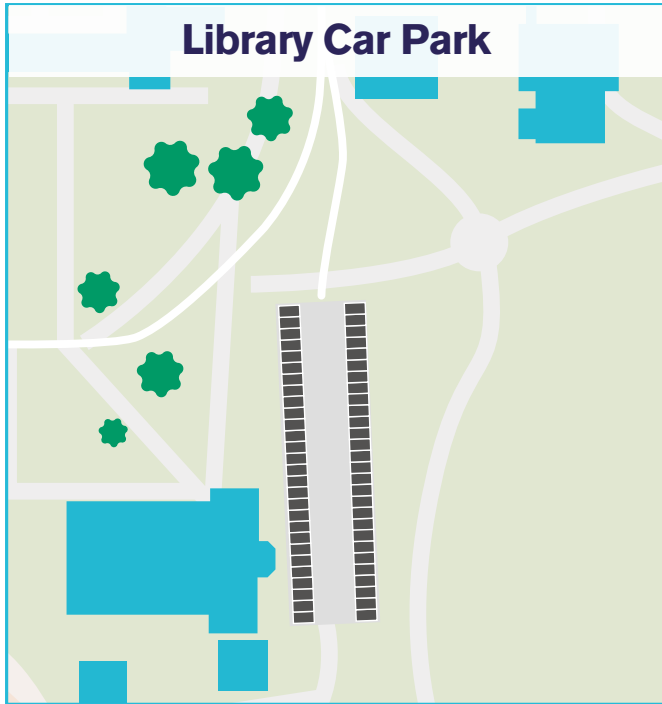

4

Staff & Student Parking

Post Code: SA48 7HH	Availability: 40 Spaces	Enforcement: ParkingEye
-------------------------------	-----------------------------------	-----------------------------------

Library Car Park