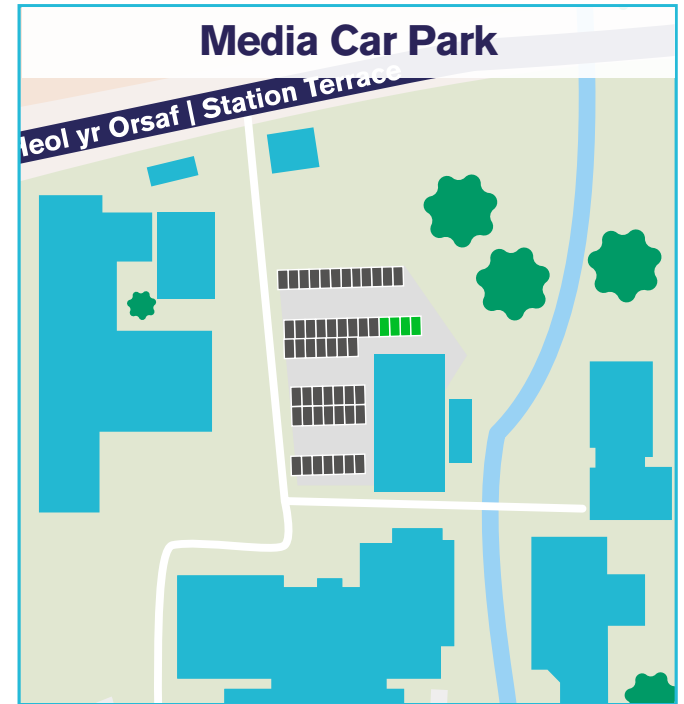

LAMPETER PARKING ALLOCATION

For more information please contact:

www.uwtsd.ac.uk/campuses/parking

parking@uwtsd.ac.uk

1

Staff & Student Parking

Post Code: SA48 7ED	Availability: 45 Spaces	Enforcement: ParkingEye
-------------------------------	-----------------------------------	-----------------------------------