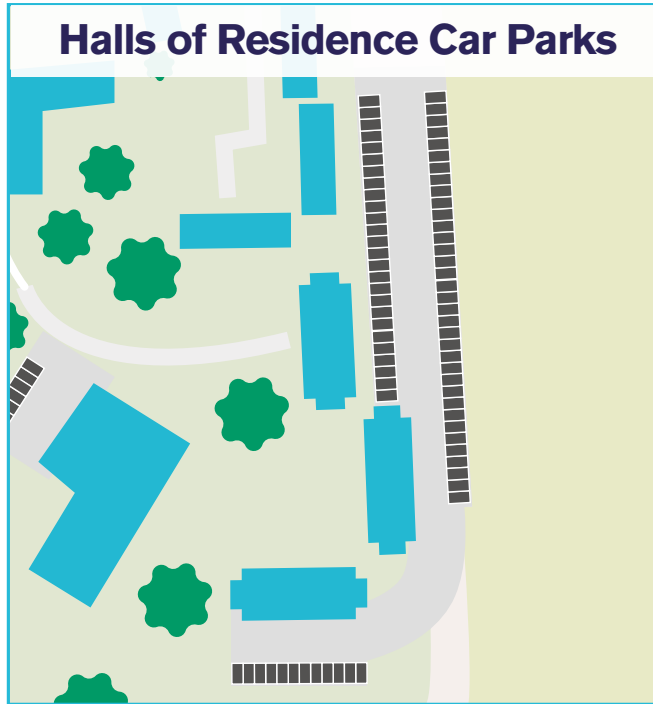

4

Staff & Student Parking

Post Code: SA48 7HH	Availability: 40 Spaces	Enforcement: ParkingEye
-------------------------------	-----------------------------------	-----------------------------------

Library Car Park

5

Staff & Student Parking

Post Code:
SA48 7ED

Availability:
40 Spaces

Enforcement:
ParkingEye

Halls of Residence Car Parks

6

Staff & Student Parking