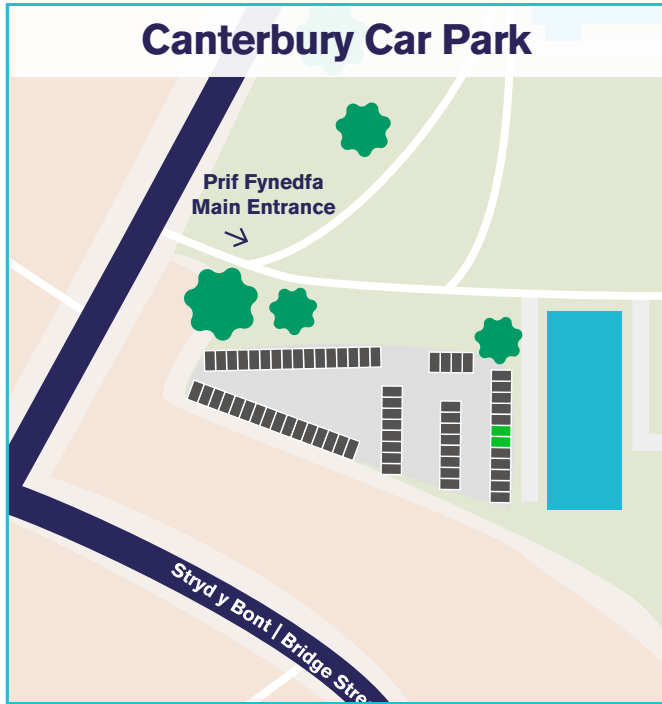

1

Staff & Student Parking

Post Code: SA48 7ED	Availability: 45 Spaces	Enforcement: ParkingEye

2 **3**

Staff & Student Parking

Post Code: SA31 3EP	Availability: 2. 12 spaces, 2 disabled 3. 7 spaces, 1 disabled	Enforcement: ParkingEye

4

Staff & Student Parking

Post Code: SA48 7HH	Availability: 40 Spaces	Enforcement: ParkingEye