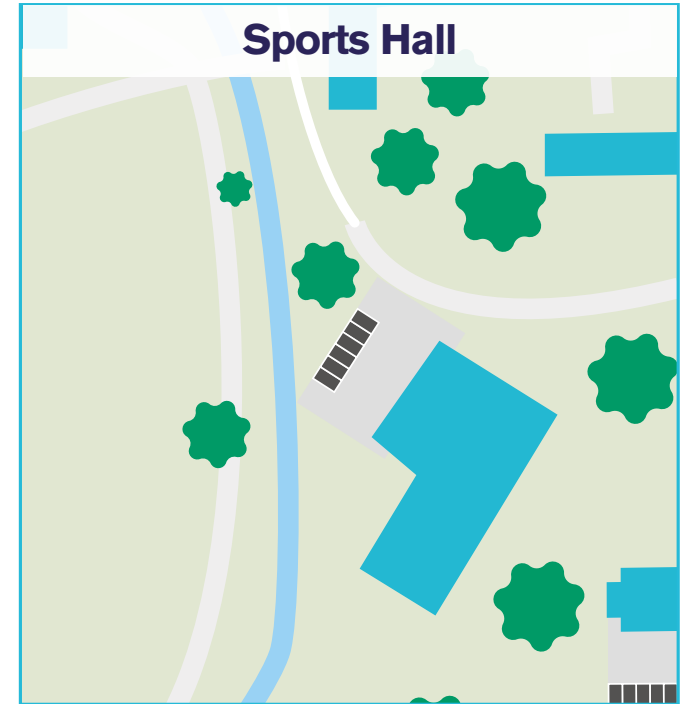

Post Code:
SA48 7HH

Availability:
80 Spaces

Enforcement:
ParkingEye

Sports Hall

7

Staff & Student Parking

Post Code:
SA48 7HH

Availability:
6 Spaces