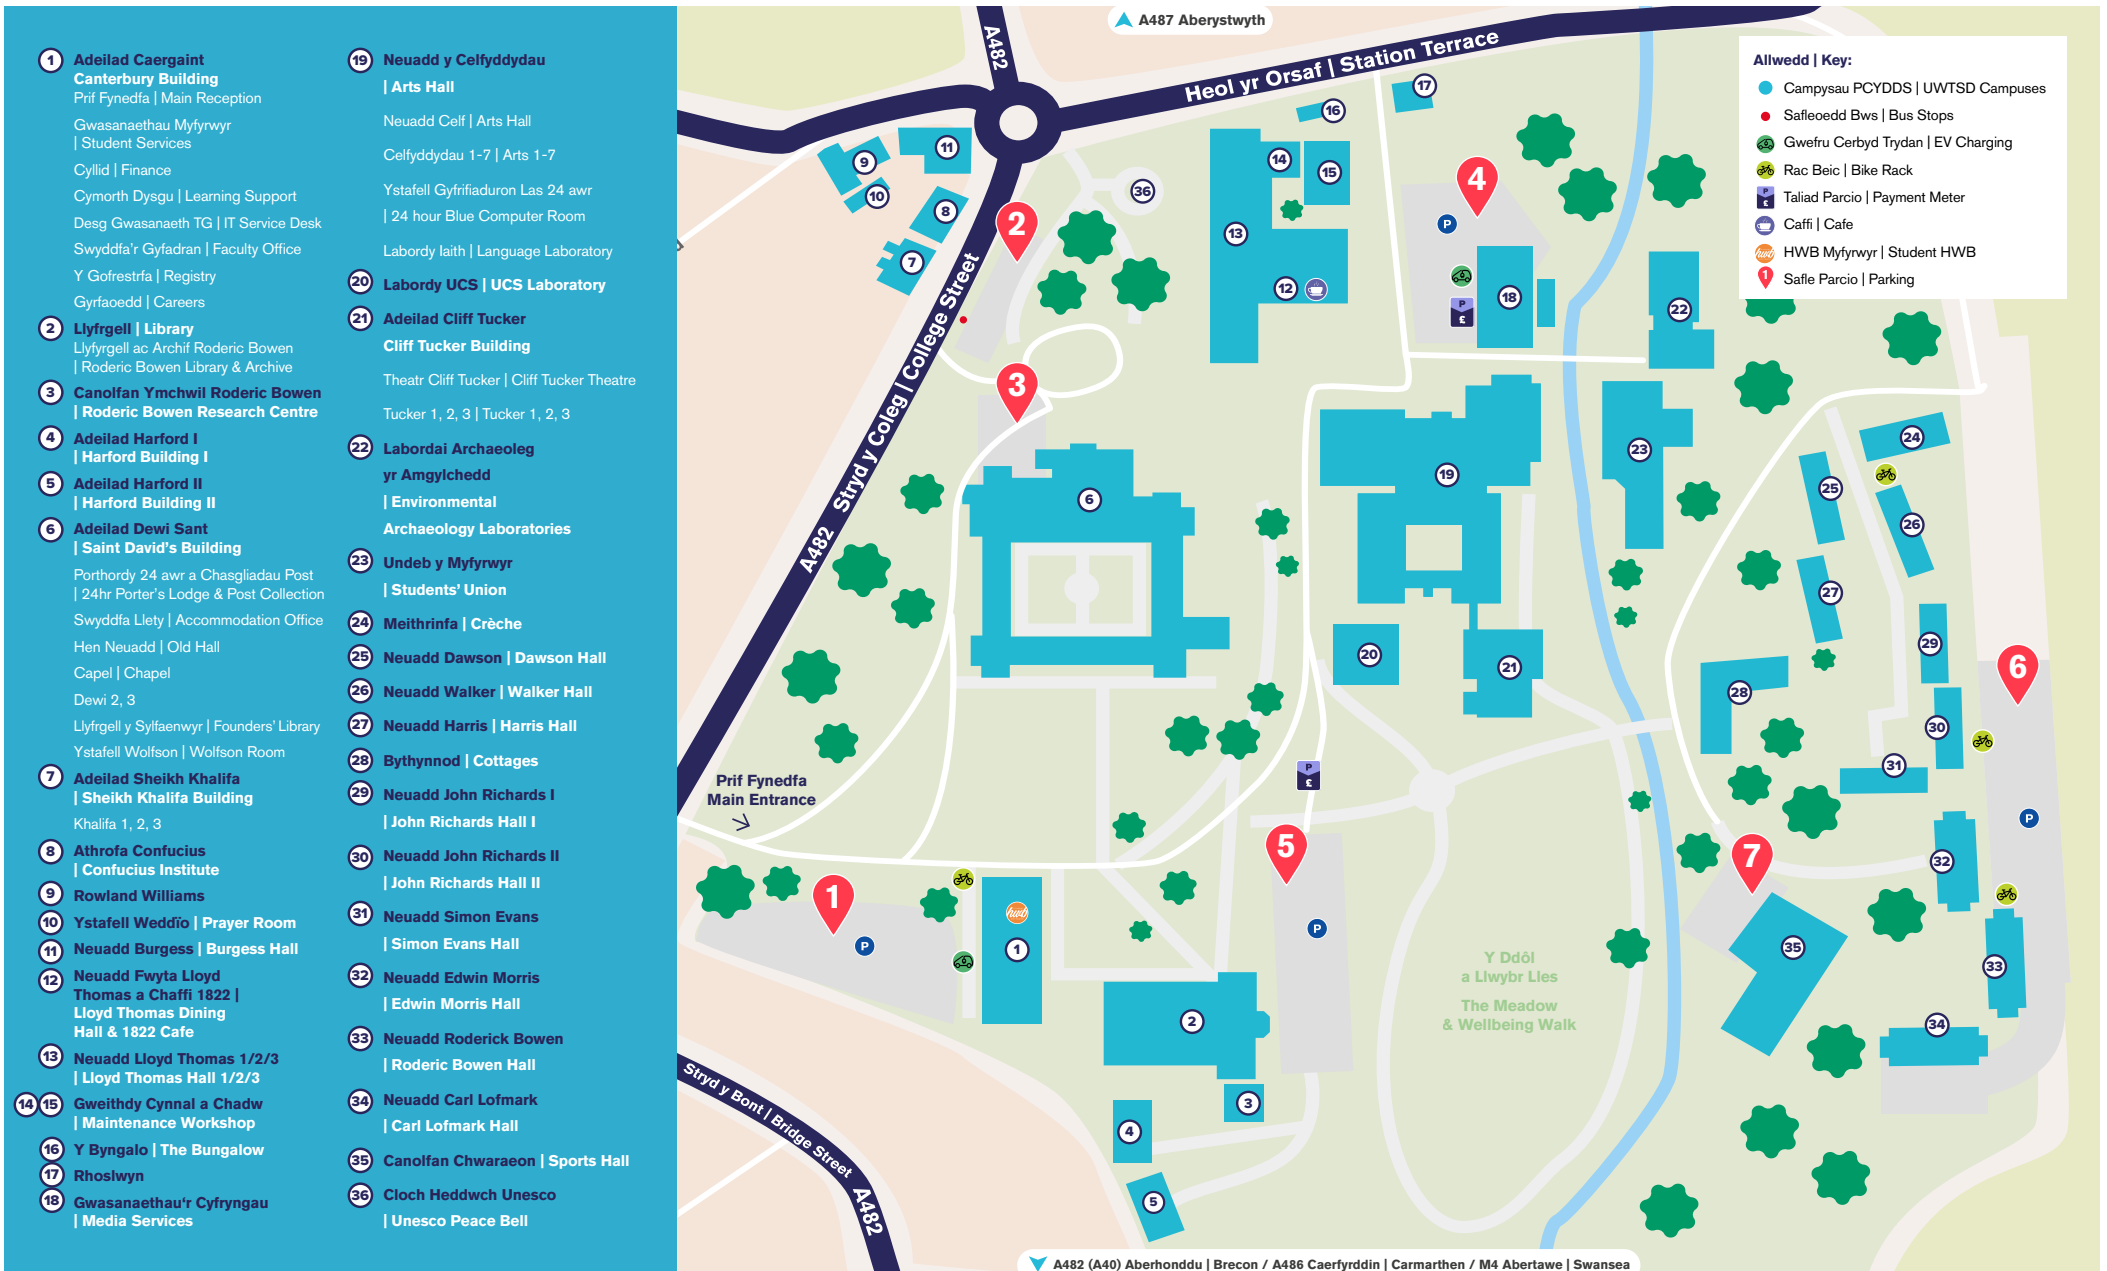

LAMPETER PARKING ALLOCATION

For more information please contact:

www.uwtsd.ac.uk/campuses/parking

parking@uwtsd.ac.uk